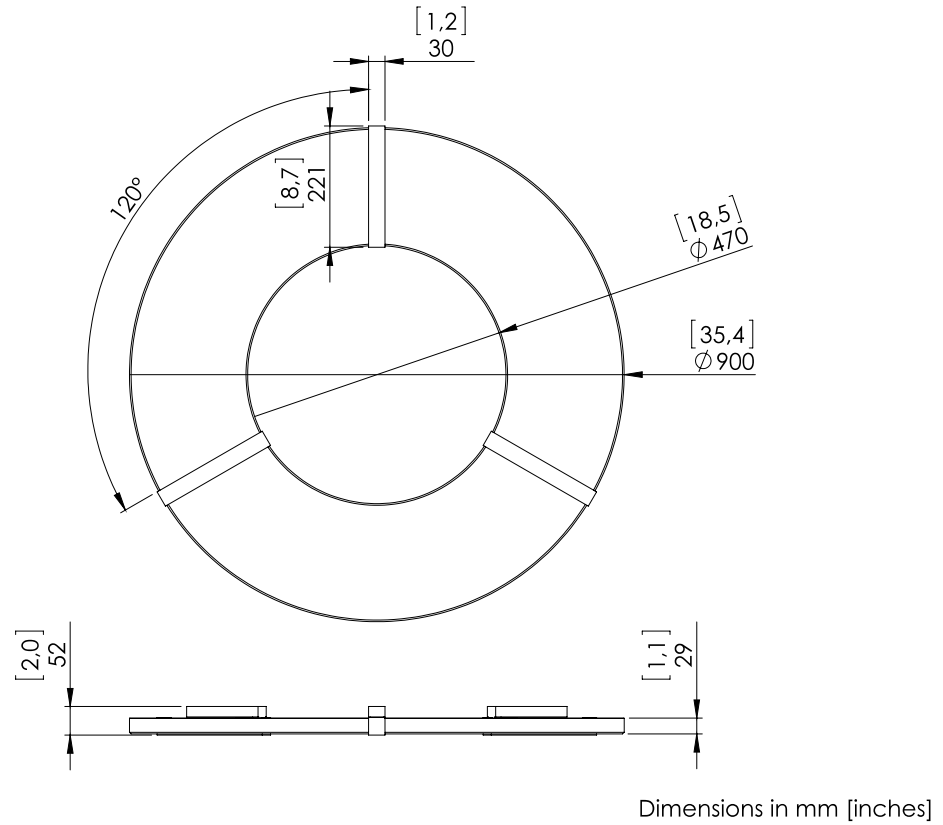

o z o n e

PRODUCT SHEET: Luxembourg C PM

Version: ENGLISH

Date: August 2024

o z o n e – Luxembourg C PM

DESCRIPTION: Ceiling light. Aluminium and brass structure. Brushed bronze or gun metal finish. Frosted white acrylic shade.

Warm white 2200K LED down lighting, 120W, 3000Lumens.

Converter 24V non-integrated, to be placed in a distant box.

Weight: 13kg - 28lbs

Size: 90x90x5,2cm - 35.4x35.4x2in

Compliance: CE Class III

Origin: France

Silhouette : 175cm / 69in