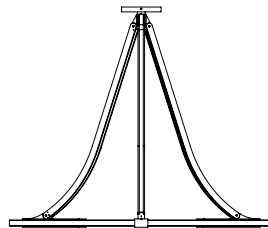

Warm white LED down lighting, 210W, 6500Lumens.

Converter 24V non-integrated, to be placed in a distant box.

Weight: 42kg - 92lbs

Size: 120x120x100cm - 47.2x47.2x39.5in

Compliance: CE Class III

Origin: France

Dimensions in mm [inches]

Silhouette: 175cm / 69in