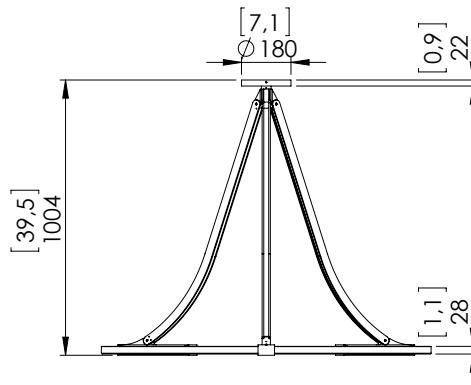

Warm white LED down lighting, 210W, 6500Lumens.

Converter 24V non-integrated, to be placed in a distant box.

Weight: 42kg - 92lbs

Size: 120x120x100cm - 47.2x47.2x39.5in

Compliance: CE Class III

Origin: France

Dimensions in mm [inches]

Silhouette: 175cm / 69in