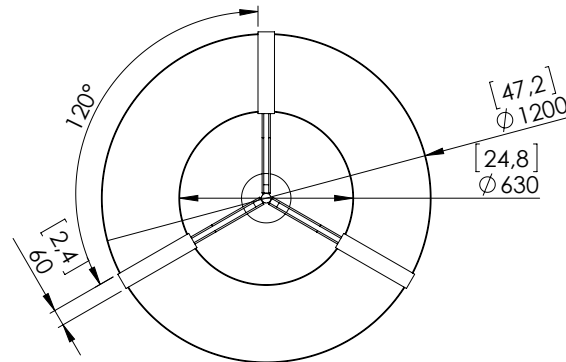

Warm white LED down lighting, 210W, 6500Lumens.

Converter 24V non-integrated, to be placed in a distant box.

Weight: 42kg - 92lbs

Size: 120x120x100cm - 47.2x47.2x39.5in

Compliance: CE Class III

Origin: France

Dimensions in mm [inches]

Silhouette: 175cm / 69in