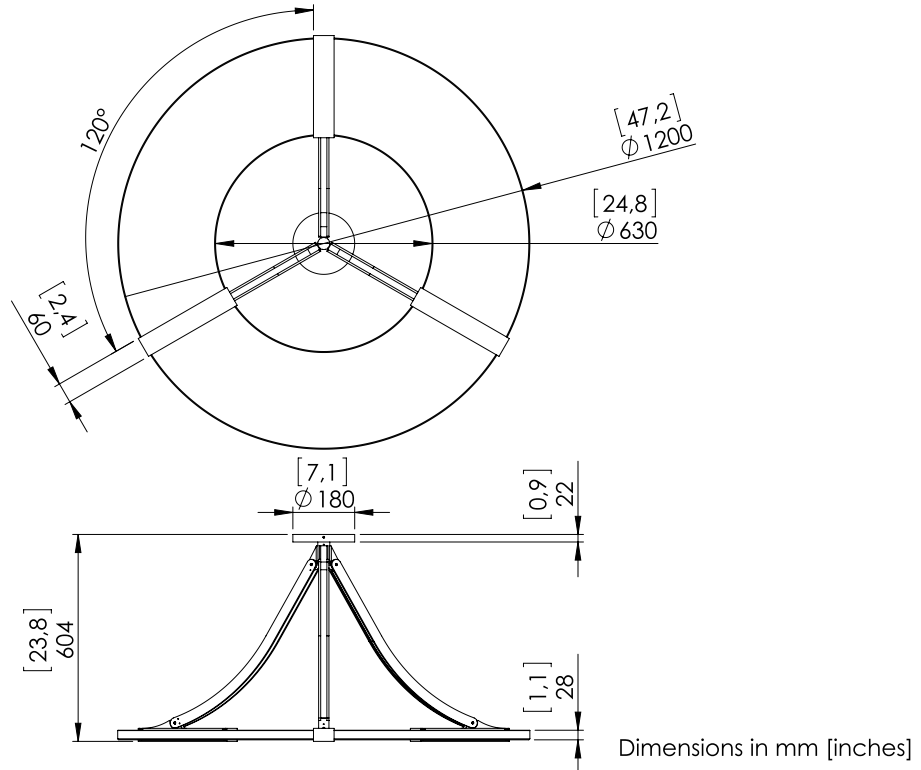

Warm white LED down lighting, 210W, 6500Lumens.

Converter 24V non-integrated, to be placed in a distant box.

Weight: 41kg - 90lbs

Size: 120x120x60cm - 47.2x47.2x23.8in

Compliance: CE Class III

Origin: France

Silhouette: 175cm / 69in