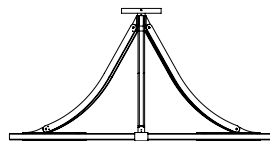

Warm white LED down lighting, 210W, 6500Lumens.

Converter 24V non-integrated, to be placed in a distant box.

Weight: 41kg - 90lbs

Size: 120x120x60cm - 47.2x47.2x23.8in

Compliance: CE Class III

Origin: France

Silhouette: 175cm / 69in