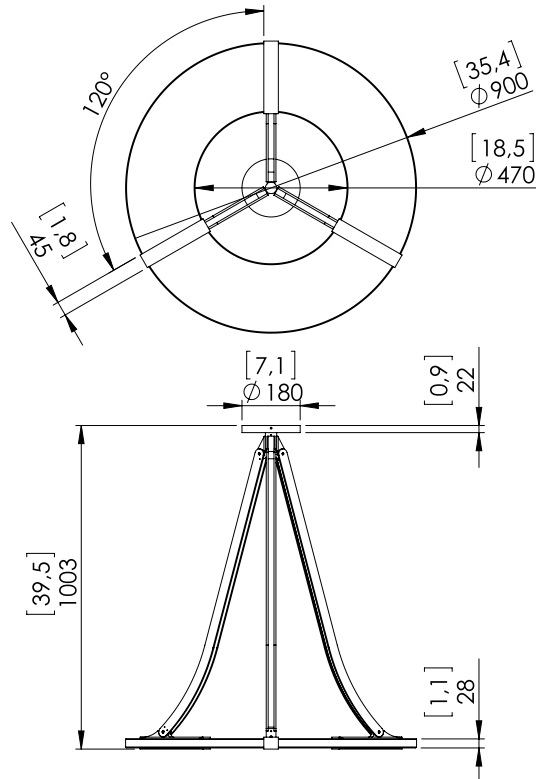

## PRODUCT SHEET: Luxembourg PM100 Onyx

Version: ENGLISH

Date: August 2024

o z o n e – Luxembourg PM100 Onyx

DESCRIPTION: Aluminium and brass structure. Brushed bronze or gun metal finish.  
Honed white onyx shade.  
Warm white 2200K LED down lighting, 120W, 3500Lumens.  
Converter 24V non-integrated, to be placed in a distant box.  
Weight: 25kg - 55.1lbs  
Size: 90x90x100cm - 35.4x35.4x39.4in  
Compliance: CE Class III  
Origin: France

Dimensions in mm [inches]

Silhouette: 175cm / 69in