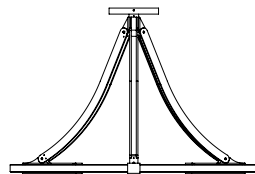

Warm white 2200K LED down lighting, 120W, 3500Lumens.

Converter 24V non-integrated, to be placed in a distant box.

Weight: 24kg - 53lbs

Size: 90x90x60cm - 35.4x35.4x23.7in

Compliance: CE Class III

Origin: France

Dimensions in mm [inches]

Silhouette: 175cm / 69in