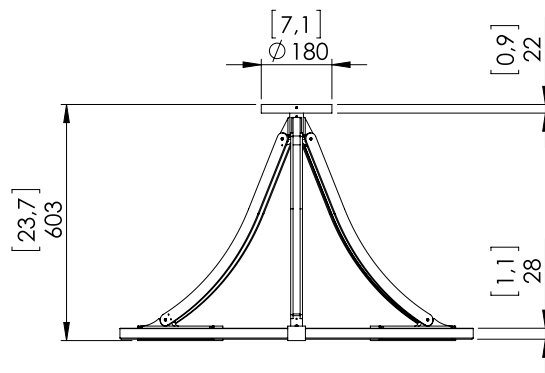

Warm white 2200K LED down lighting, 120W, 3500Lumens.

Converter 24V non-integrated, to be placed in a distant box.

Weight: 24kg - 53lbs

Size: 90x90x60cm - 35.4x35.4x23.7in

Compliance: CE Class III

Origin: France

Dimensions in mm [inches]

Silhouette: 175cm / 69in