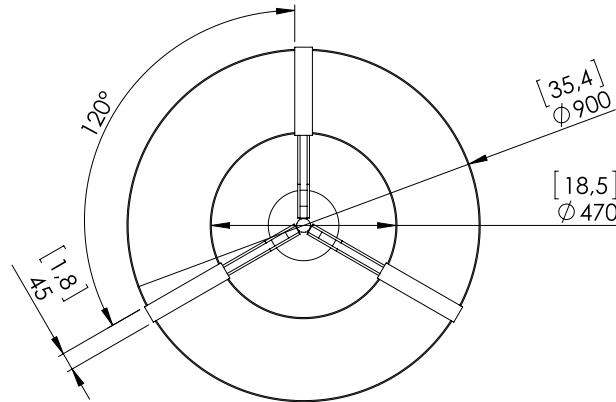

Warm white 2200K LED down lighting, 120W, 3500Lumens.

Converter 24V non-integrated, to be placed in a distant box.

Weight: 24kg - 53lbs

Size: 90x90x60cm - 35.4x35.4x23.7in

Compliance: CE Class III

Origin: France

Dimensions in mm [inches]

Silhouette: 175cm / 69in