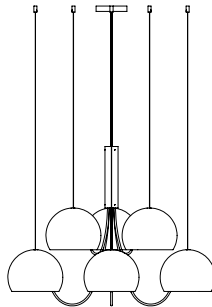

o z o n e

PRODUCT SHEET: M101-6

Version: ENGLISH

Date: September 2024

o z o n e - M101-6

DESCRIPTION: Chandelier with 6 spheres.

Aluminum, brass and steel structure. Finish in satin white.

Warm white 2700K LED down lighting, 75W, 3000Lumens.

Converter 48V non-integrated, to be placed in a distant box.

Weight: 8,8kg - 19.5lbs

Size: 85x95x66 cm - 33.5x37.2x26in + height of the wiring structure

Compliance: CE Class III

Origin: France

Dimensions in mm [inches]

Silhouette : 175cm/69in