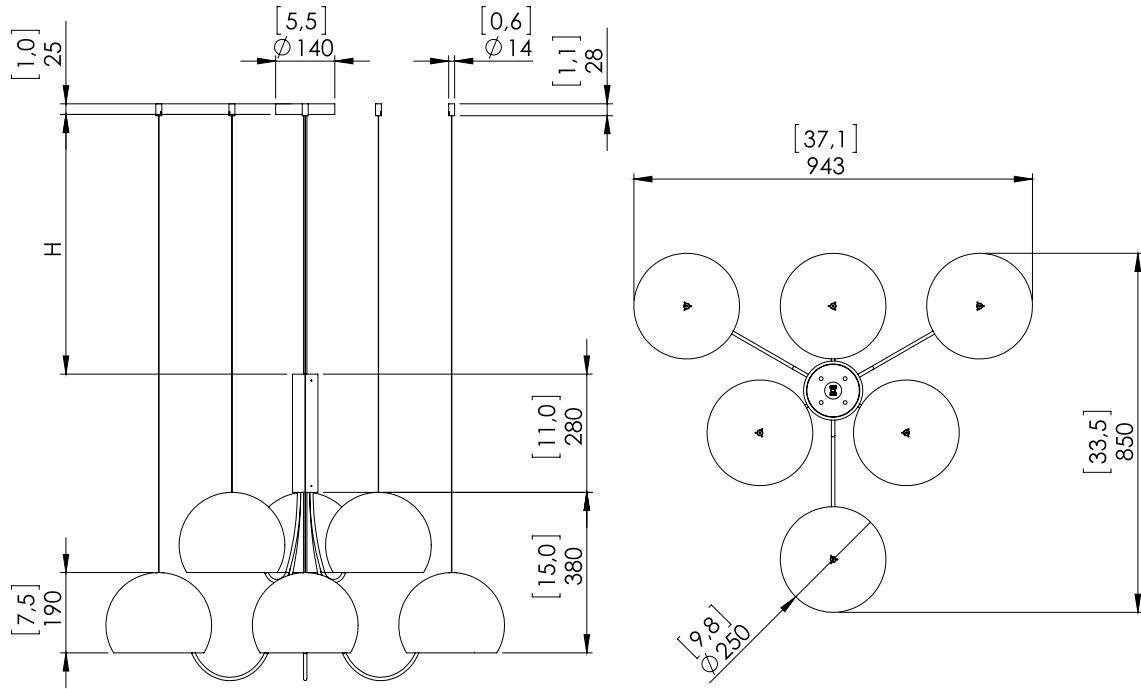

o z o n e

PRODUCT SHEET: M101-6

Version: ENGLISH

Date: September 2024

o z o n e - M101-6

DESCRIPTION: Chandelier with 6 spheres.

Aluminum, brass and steel structure. Finish in satin white.

Warm white 2700K LED down lighting, 75W, 3000Lumens.

Converter 48V non-integrated, to be placed in a distant box.

Weight: 8,8kg - 19.5lbs

Size: 85x95x66 cm - 33.5x37.2x26in + height of the wiring structure

Compliance: CE Class III

Origin: France

Dimensions in mm [inches]

Silhouette : 175cm/69in