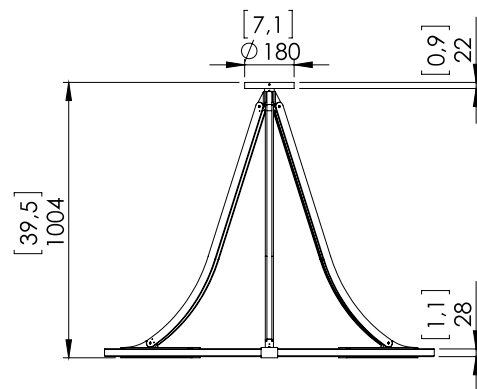

Warm white 2700K LED down lighting, 210W, 8500Lumens.

Converter 24V non-integrated, to be placed in a distant box.

Weight: 42kg - 92lbs

Size: 120x120x100cm - 47.2x47.2x39.5in

Compliance: CE Class III

Origin: France

Dimensions in mm [inches]

Silhouette: 175cm / 69in