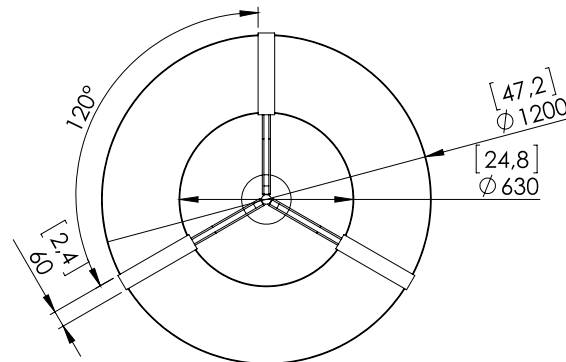

Warm white 2700K LED down lighting, 210W, 8500Lumens.

Converter 24V non-integrated, to be placed in a distant box.

Weight: 42kg - 92lbs

Size: 120x120x100cm - 47.2x47.2x39.5in

Compliance: CE Class III

Origin: France

Dimensions in mm [inches]

Silhouette: 175cm / 69in