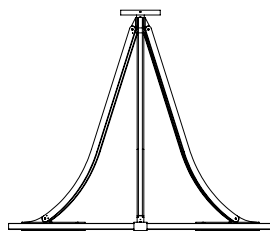

Warm white 2700K LED down lighting, 210W, 8500Lumens.

Converter 24V non-integrated, to be placed in a distant box.

Weight: 42kg - 92lbs

Size: 120x120x100cm - 47.2x47.2x39.5in

Compliance: CE Class III

Origin: France

Dimensions in mm [inches]

Silhouette: 175cm / 69in