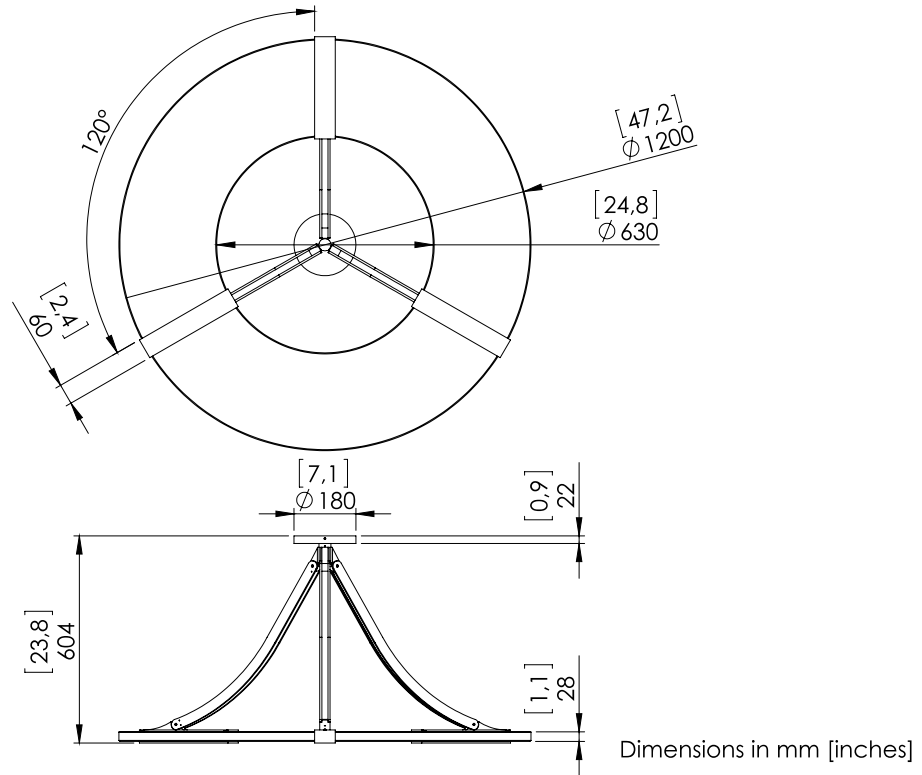

Warm white 2700K LED down lighting, 210W, 8500Lumens.

Converter 24V non-integrated, to be placed in a distant box.

Weight: 41kg - 90lbs

Size: 120x120x60cm - 47.2x47.2x23.8in

Compliance: CE Class III

Origin: France

Silhouette: 175cm / 69in