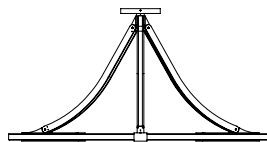

Warm white 2700K LED down lighting, 210W, 8500Lumens.

Converter 24V non-integrated, to be placed in a distant box.

Weight: 41kg - 90lbs

Size: 120x120x60cm - 47.2x47.2x23.8in

Compliance: CE Class III

Origin: France

Silhouette: 175cm / 69in