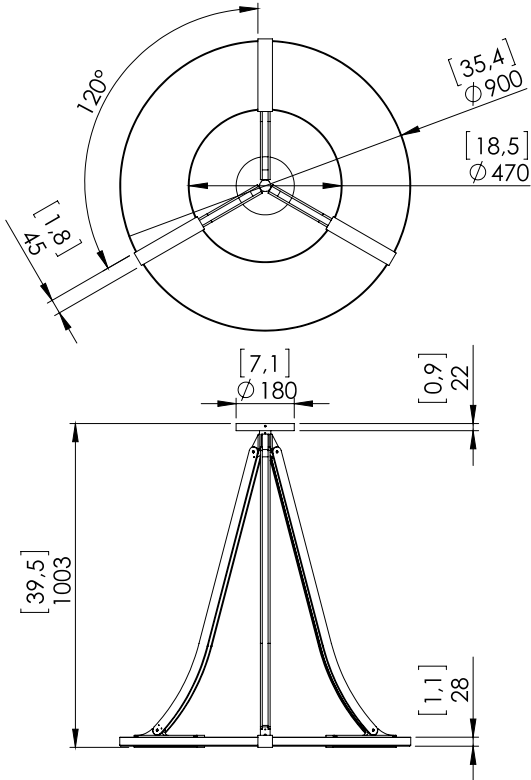

o z o n e

PRODUCT SHEET: Luxembourg PM100 Onyx

Version: ENGLISH

Date: October 2024

o z o n e – Luxembourg PM100 Onyx

DESCRIPTION: Aluminium and brass structure. Brushed bronze or gun metal finish.
Honed white onyx shade.
Warm white 2700K LED down lighting, 120W, 4500Lumens.
Converter 24V non-integrated, to be placed in a distant box.
Weight: 25kg - 55.1lbs
Size: 90x90x100cm - 35.4x35.4x39.4in
Compliance: CE Class III
Origin: France

Dimensions in mm [inches]

Silhouette: 175cm / 69in