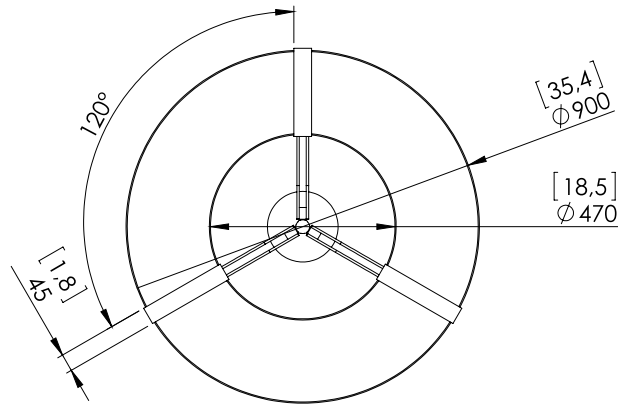

Warm white 2700K LED down lighting, 120W, 4500Lumens.

Converter 24V non-integrated, to be placed in a distant box.

Weight: 24kg - 53lbs

Size: 90x90x60cm - 35.4x35.4x23.7in

Compliance: CE Class III

Origin: France

Dimensions in mm [inches]

Silhouette: 175cm / 69in