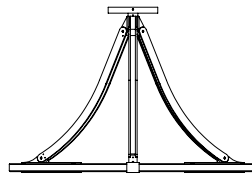

Warm white 2700K LED down lighting, 120W, 4500Lumens.

Converter 24V non-integrated, to be placed in a distant box.

Weight: 24kg - 53lbs

Size: 90x90x60cm - 35.4x35.4x23.7in

Compliance: CE Class III

Origin: France

Dimensions in mm [inches]

Silhouette: 175cm / 69in