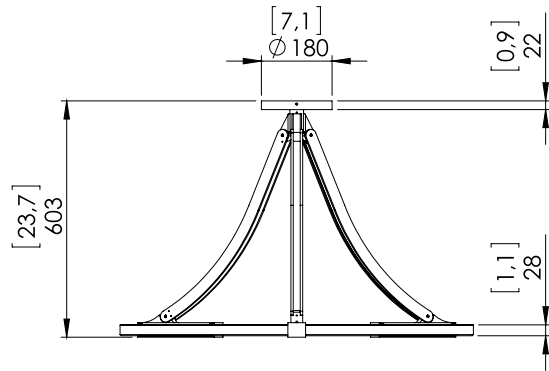

Warm white 2700K LED down lighting, 120W, 4500Lumens.

Converter 24V non-integrated, to be placed in a distant box.

Weight: 24kg - 53lbs

Size: 90x90x60cm - 35.4x35.4x23.7in

Compliance: CE Class III

Origin: France

Dimensions in mm [inches]

Silhouette: 175cm / 69in