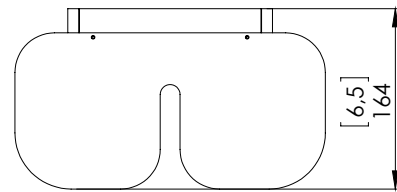

## PRODUCT SHEET: Brasilia A

Version: ENGLISH

Date: February 2025

o z o n e – Brasilia A

DESCRIPTION: Wall lamp. White lacquered aluminum structure.  
White paper diffusing material.

Warm white LED lighting 2200K, or alternatively 2700K, 14W, 640Lumens.

Optional *Dim to Warm*, warm white LED lighting from 1900K (low intensity) to 2500K (high intensity), 17W, 1000Lumens.

Converter 24V non-integrated, to be placed in a distant box.

Weight: 5,6kg – 12.4lbs

Size: 41x28x17cm - 16.1x11.1x6.5in

Compliance: CE Class III

Origin: France

Dimensions in mm [inches]

Silhouette : 175cm / 69in