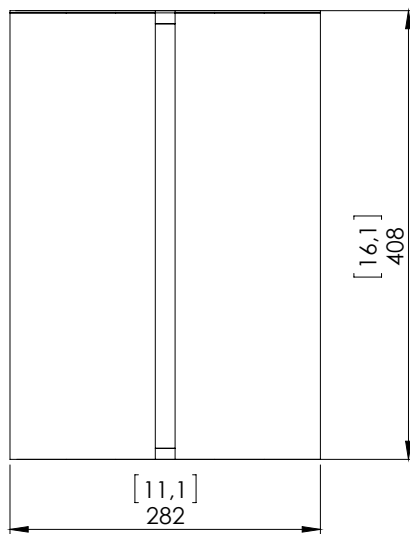

## PRODUCT SHEET: Brasilia A

Version: ENGLISH

Date: February 2025

o z o n e – Brasilia A

DESCRIPTION: Wall lamp. White lacquered aluminum structure.  
White paper diffusing material.

Warm white LED lighting 2200K, or alternatively 2700K, 14W, 640Lumens.

Optional *Dim to Warm*, warm white LED lighting from 1900K (low intensity) to 2500K (high intensity), 17W, 1000Lumens.

Converter 24V non-integrated, to be placed in a distant box.

Weight: 5,6kg – 12.4lbs

Size: 41x28x17cm - 16.1x11.1x6.5in

Compliance: CE Class III

Origin: France

Dimensions in mm [inches]

Silhouette : 175cm / 69in