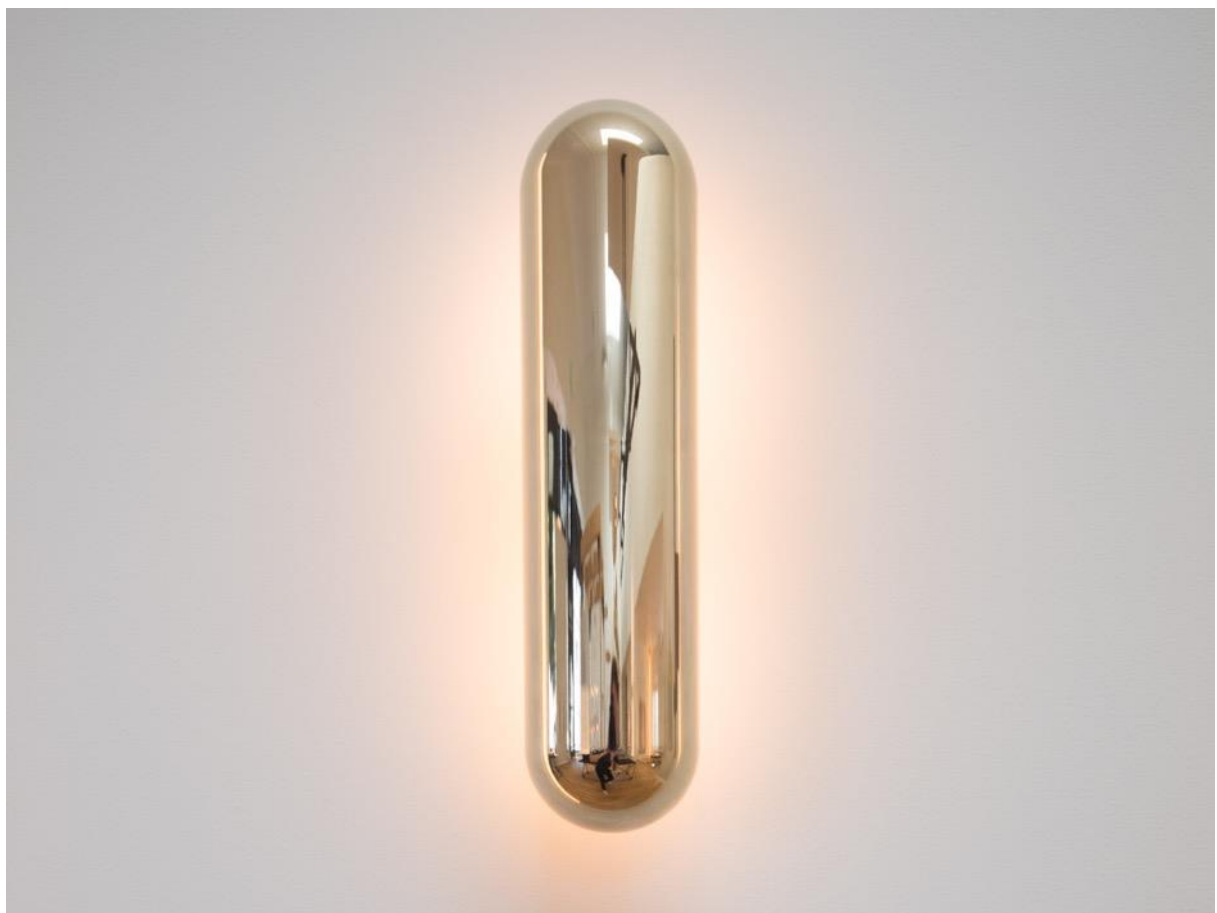

## o z o n e - Gélule

**DESCRIPTION:** Wall lamp. Aluminum and brass structure.  
Pale gold or mirror nickel finish.

Warm white LED lighting 2200K, or alternatively 2700K, 12W, 550Lumens (on a white wall).

Optional *Dim to Warm*, warm white LED lighting from 1900K (low intensity) to 2500K (high intensity), 14W, 850Lumens (on a white wall).

Converter 24V non-integrated, to be placed in a distant box.

Weight: 4kg - 7lbs