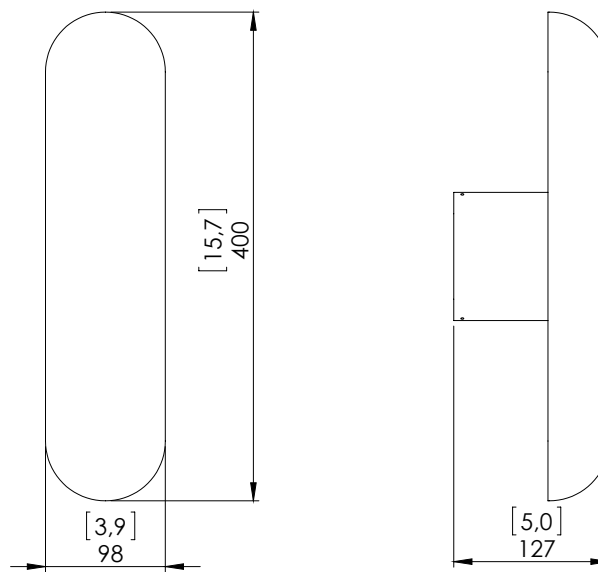

## o z o n e - Gélule

**DESCRIPTION:** Wall lamp. Aluminum and brass structure.  
Pale gold or mirror nickel finish.

Warm white LED lighting 2200K, or alternatively 2700K, 12W, 550Lumens (on a white wall).

Optional *Dim to Warm*, warm white LED lighting from 1900K (low intensity) to 2500K (high intensity), 14W, 850Lumens (on a white wall).

Converter 24V non-integrated, to be placed in a distant box.

Weight: 4kg - 7lbs

Size: 40x10x13cm - 15.7x3.9x5in

Compliance CE: Class III

Compliance UL (Valid only for 2200K or 2700K): Class II, file E488484 (Gélule)

Origin: France

Dimensions in mm [inches]

Silhouette : 175cm / 69in