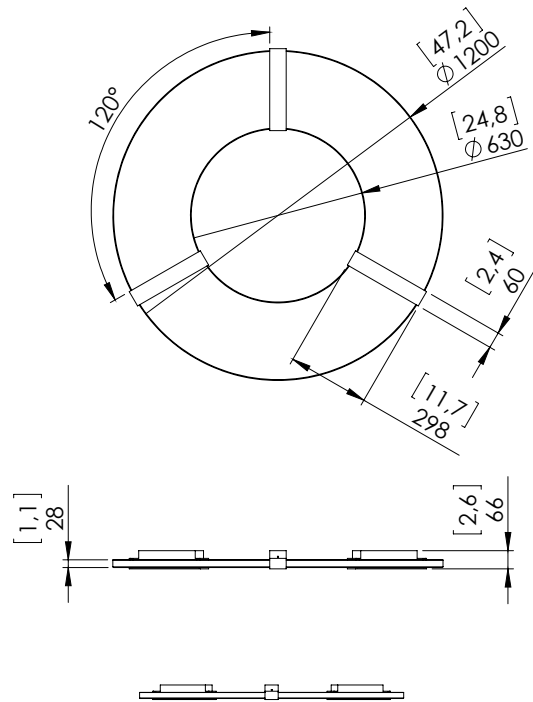

Warm white LED down lighting 2700K, or alternatively 2200K, 210W, 8500Lumens.

Converter 24V non-integrated, to be placed in a distant box.

Weight: 40kg - 88lbs

Size: 120x120x6,6cm - 47.2x47.2x2.6in

Compliance: CE Class III

Origin: France

Dimensions in mm [inches]

Silhouette : 175cm / 69in