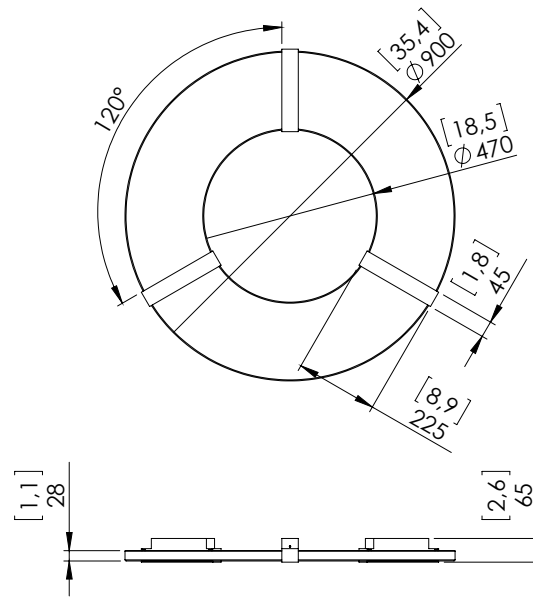

Warm white LED down lighting 2700K, or alternatively 2200K, 120W, 4500Lumens.

Converter 24V non-integrated, to be placed in a distant box.

Weight: 23kg - 51lbs

Size: 90x90x6,5cm - 35.4x35.4x2,6in

Compliance: CE Class III

Origin: France

Dimensions in mm [inches]

Silhouette : 175cm / 69in